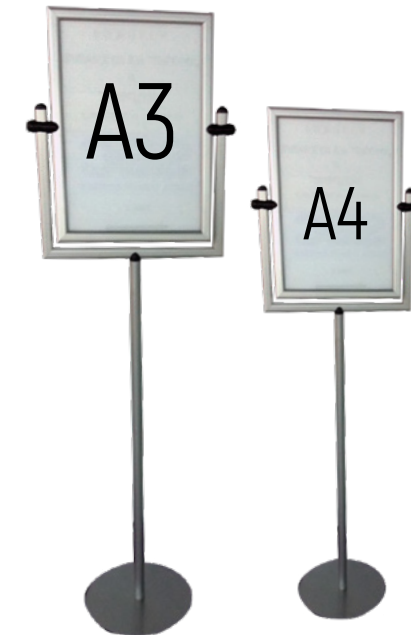

ITEM NUMBER 187 Price for one sided printing **150 €**

ITEM NUMBER 188 Price for two sided printing **200 €**

METER BOARD HALF SIZE

Color: silver frame; full color print
Material: Aluminum & Fabric
Dimensions: L 50 x H 200 cm.

ITEM NUMBER 189 Price for one sided printing **130 €**

ITEM NUMBER 190 Price for two sided printing **180 €**

ITEM NUMBER 191

DIRECTION SIGN

Color: aluminum
Material: Aluminum
Dimensions: A3 H 140 cm. ; A4 H 128 cm.