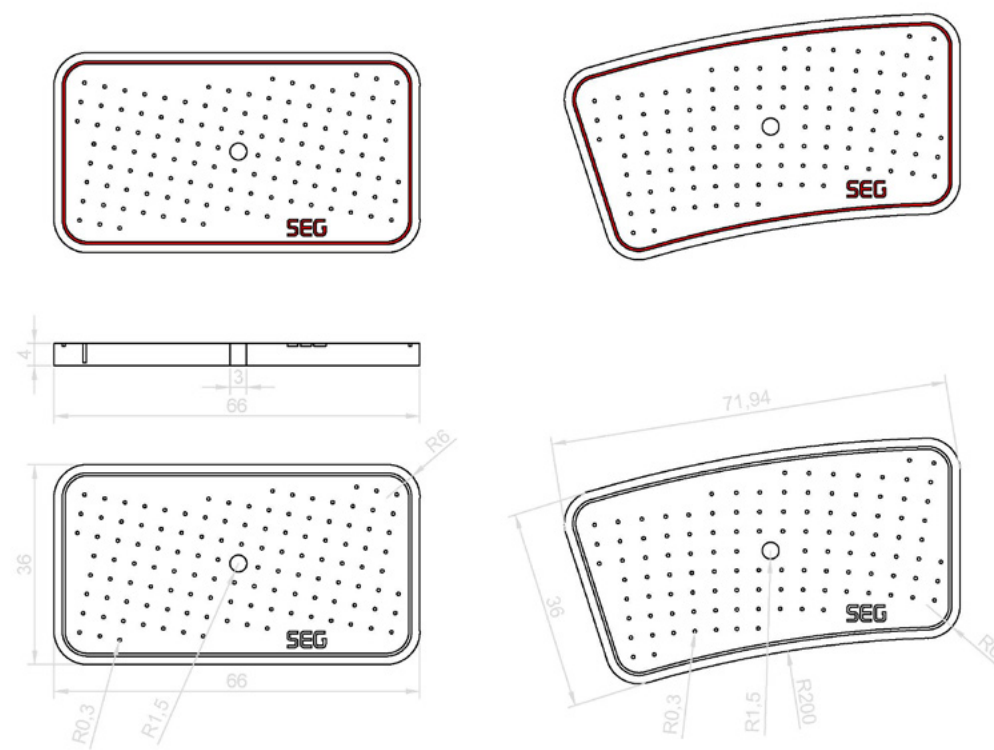

Color: natural brown
Material: Wood
Dimensions: H 100 cm

ON REQUEST

ITEM NUMBER 196

STACKABLE BROSHURE DOTS

Color: black
Material: Metal
Dimensions: L 25 x H 148 cm.

25 €

ITEM NUMBER 194

ROLL BANNER

Color: Custom
Material: Fabric
Dimensions: L 90 x H 180 cm.

ON REQUEST

ITEM NUMBER 197

PHOTO WALL

One sided printing
Color: custom
Material: Aluminum
Dimensions: L 250 x H 400 cm.

ON REQUEST

ITEM NUMBER
198

ROD SPACE DIVIDER

Color: white
Material: MDF & Fiberglass
Dimensions Rectangular module: L 66 x W 36 x H 180 cm.
Dimensions Arch module: L 72 x W 36 x H 180 cm.

100 €

IN ADDITION

ITEM NUMBER
199

LED PAR 56