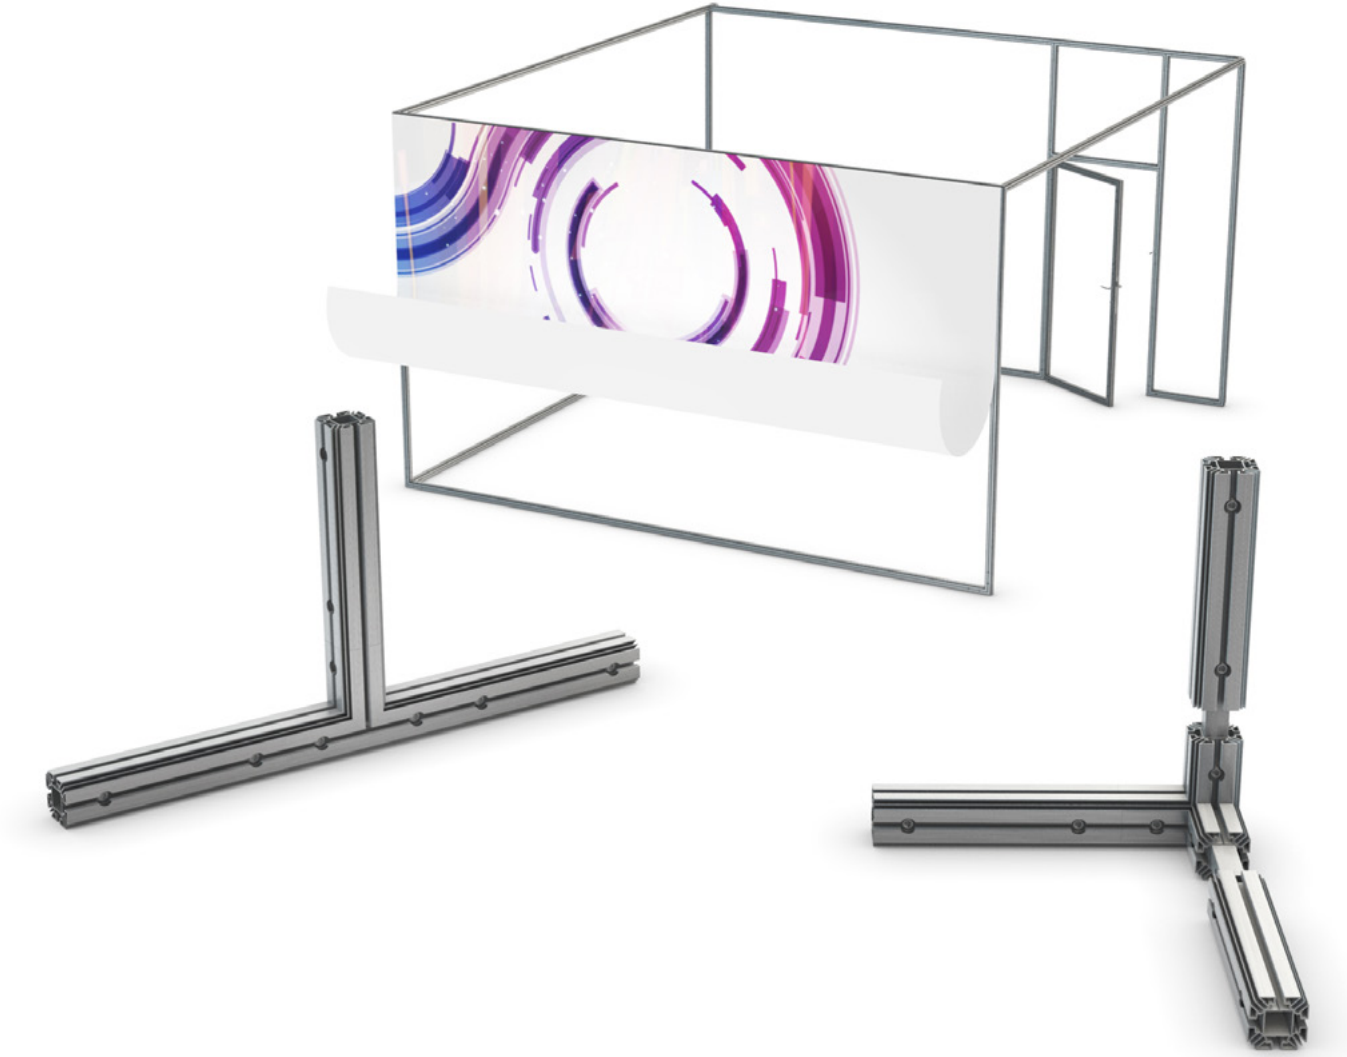

EXPO SYSTEM - SQUARE TWO

Color: aluminum
Material: Aluminum & Fabric
Dimensions: Custom

ITEM NUMBER
185

REQUEST A
CUSTOM PROJECT

EXPO SYSTEM - LIGHT UP

Color: aluminum; internally illuminated
Material: Aluminum & Fabric
Dimensions: Custom