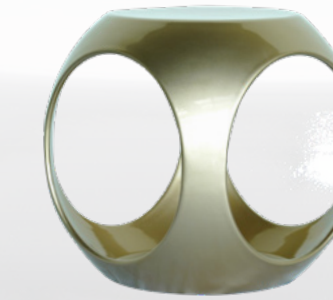

TRIPPLE O TABLE

Color: black
Material: Plastic
Dimensions: L 40 x W 40 x H 45cm.

20 €

ITEM NUMBER
172