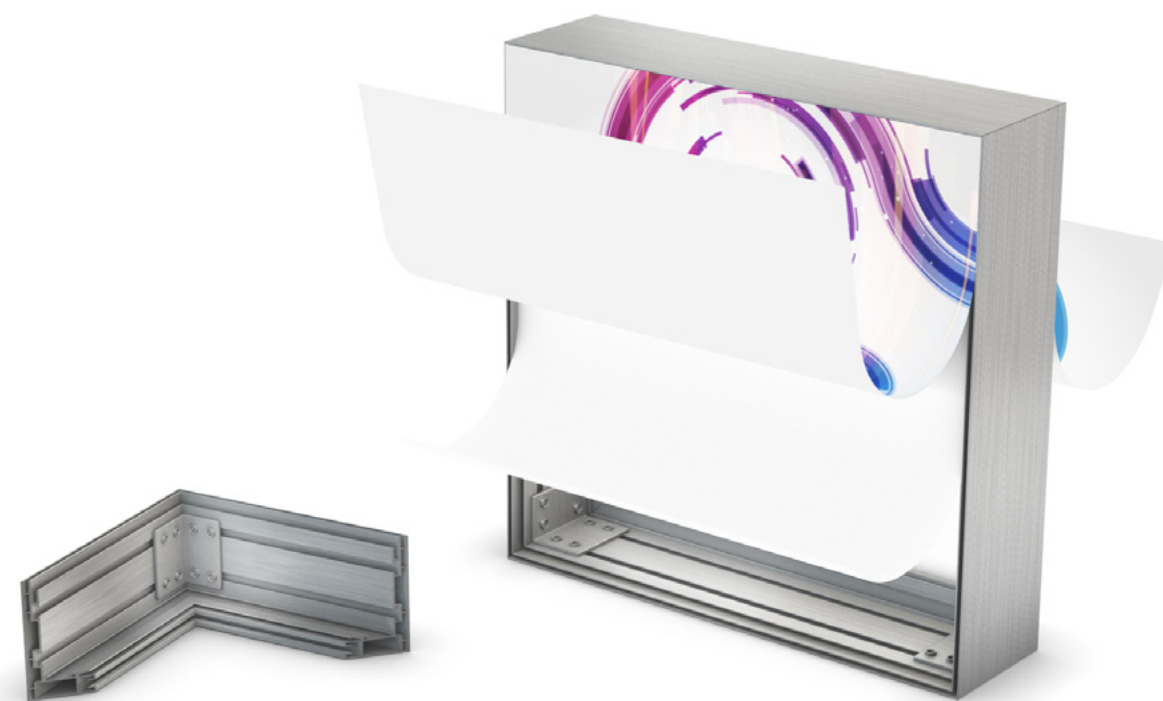

EXPO SYSTEM - SQUARE TWO

Color: aluminum
Material: Aluminum & Fabric
Dimensions: Custom

ITEM NUMBER
185

REQUEST A
CUSTOM PROJECT

EXPO SYSTEM - LIGHT UP

Color: aluminum; internally illuminated
Material: Aluminum & Fabric
Dimensions: Custom